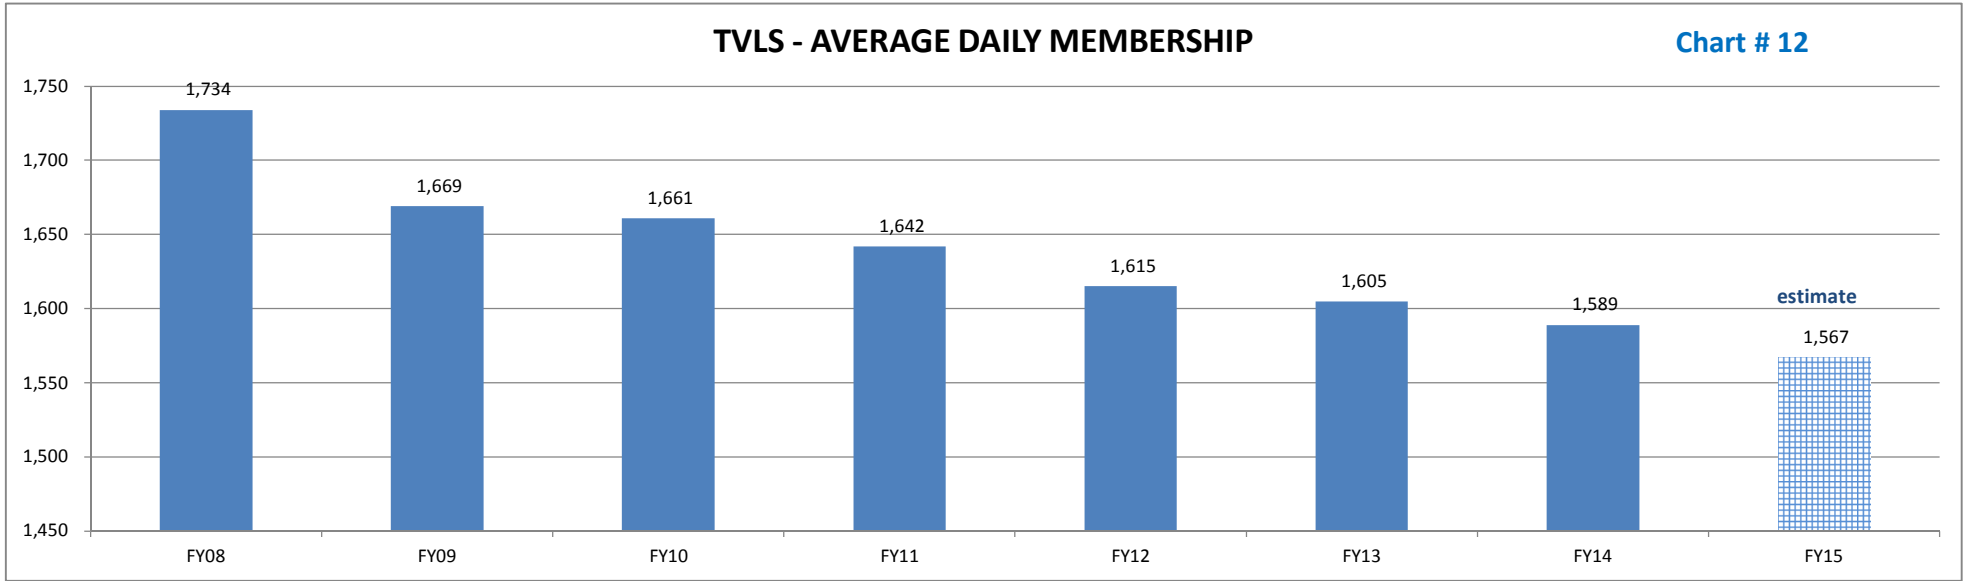

TVLS - AVERAGE DAILY MEMBERSHIP

Chart # 12

Average Daily Membership (ADM) is an Ohio Department of Education method of measuring student enrollment. TVLS's enrollment has been on a steady decline for several years. ADM is important because it is the main variable used to determine TVLS's State Foundation Funding.