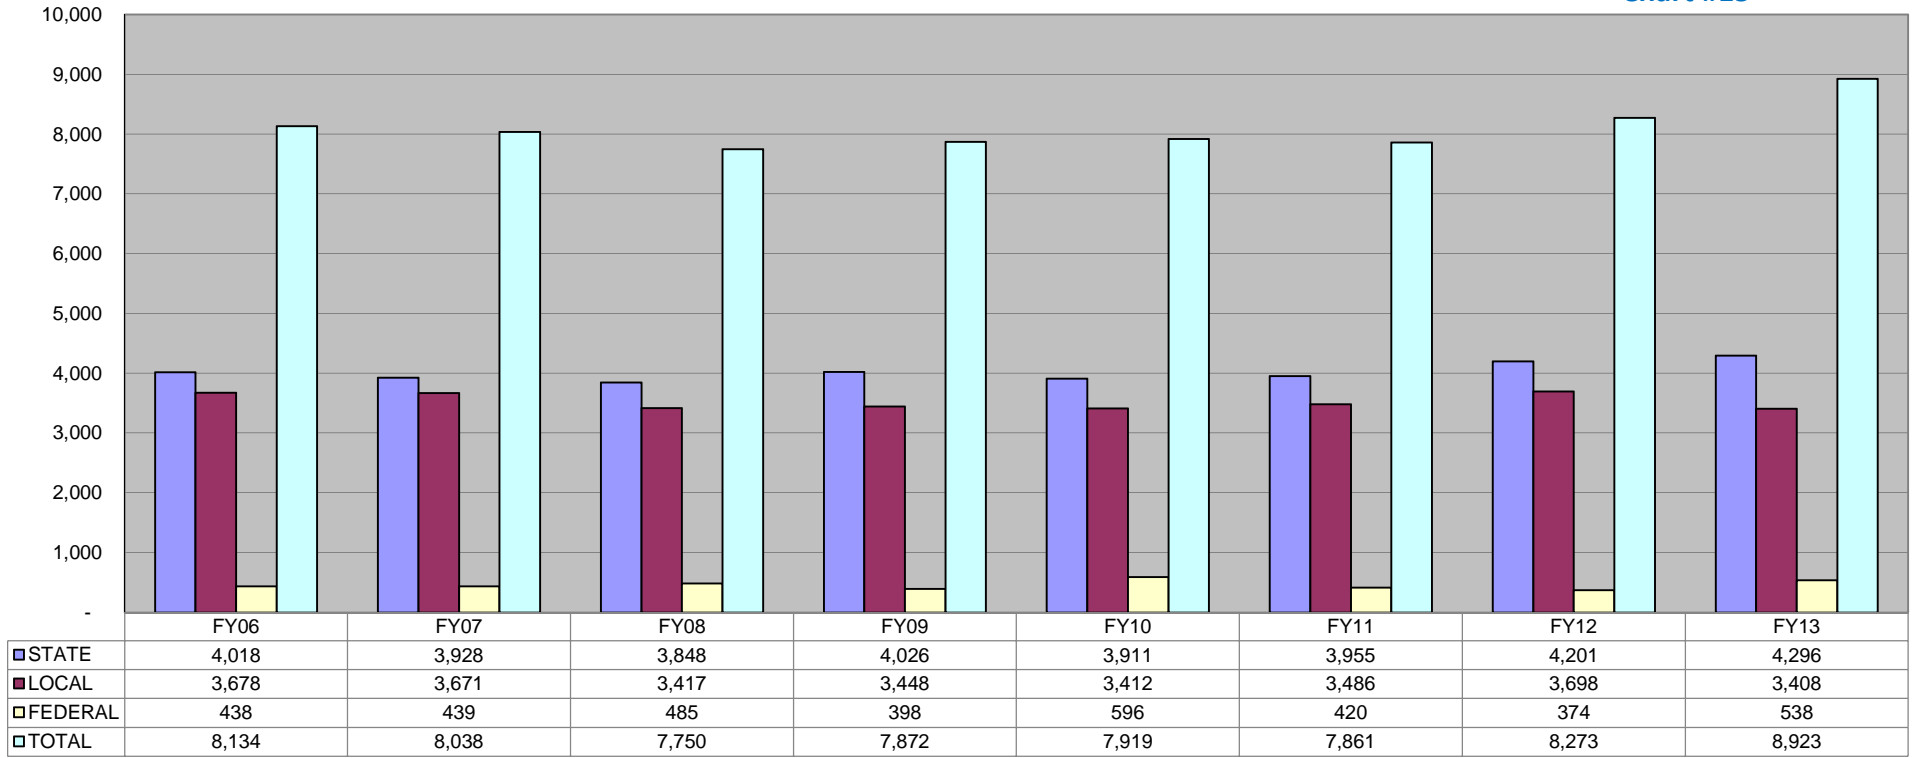

TVLSD - REVENUE PER PUPIL

Chart #15

This chart depicts TVLS's revenue on a per pupil basis as calculated by the Ohio Department of Education.